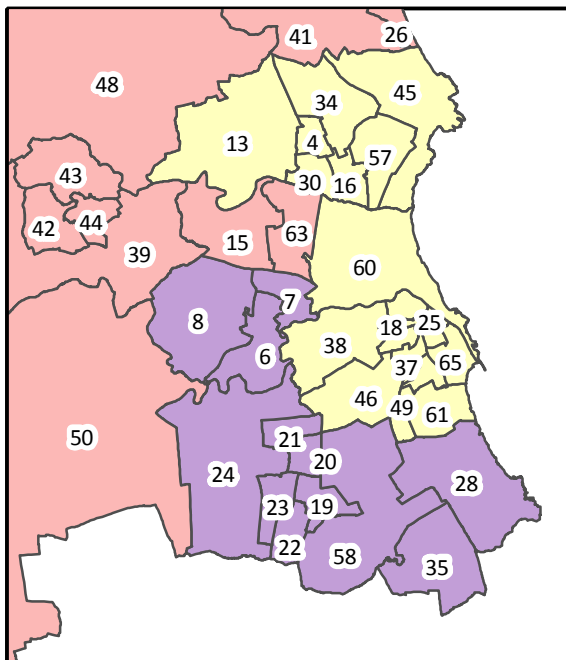

# Local Area Councils

Local Area Council	Population (2015)
Ashington and Blyth	75,963
Castle Morpeth	61,073
Cramlington and Bedlington	59,093
North Northumberland	59,523
Tynedale	59,611
<b>Northumberland</b>	<b>315,263</b>

**Local Area Councils**  Ashington and Blyth  Cramlington, Bedlington and Seaton Valley  Castle Morpeth  North Northumberland  Tynedale