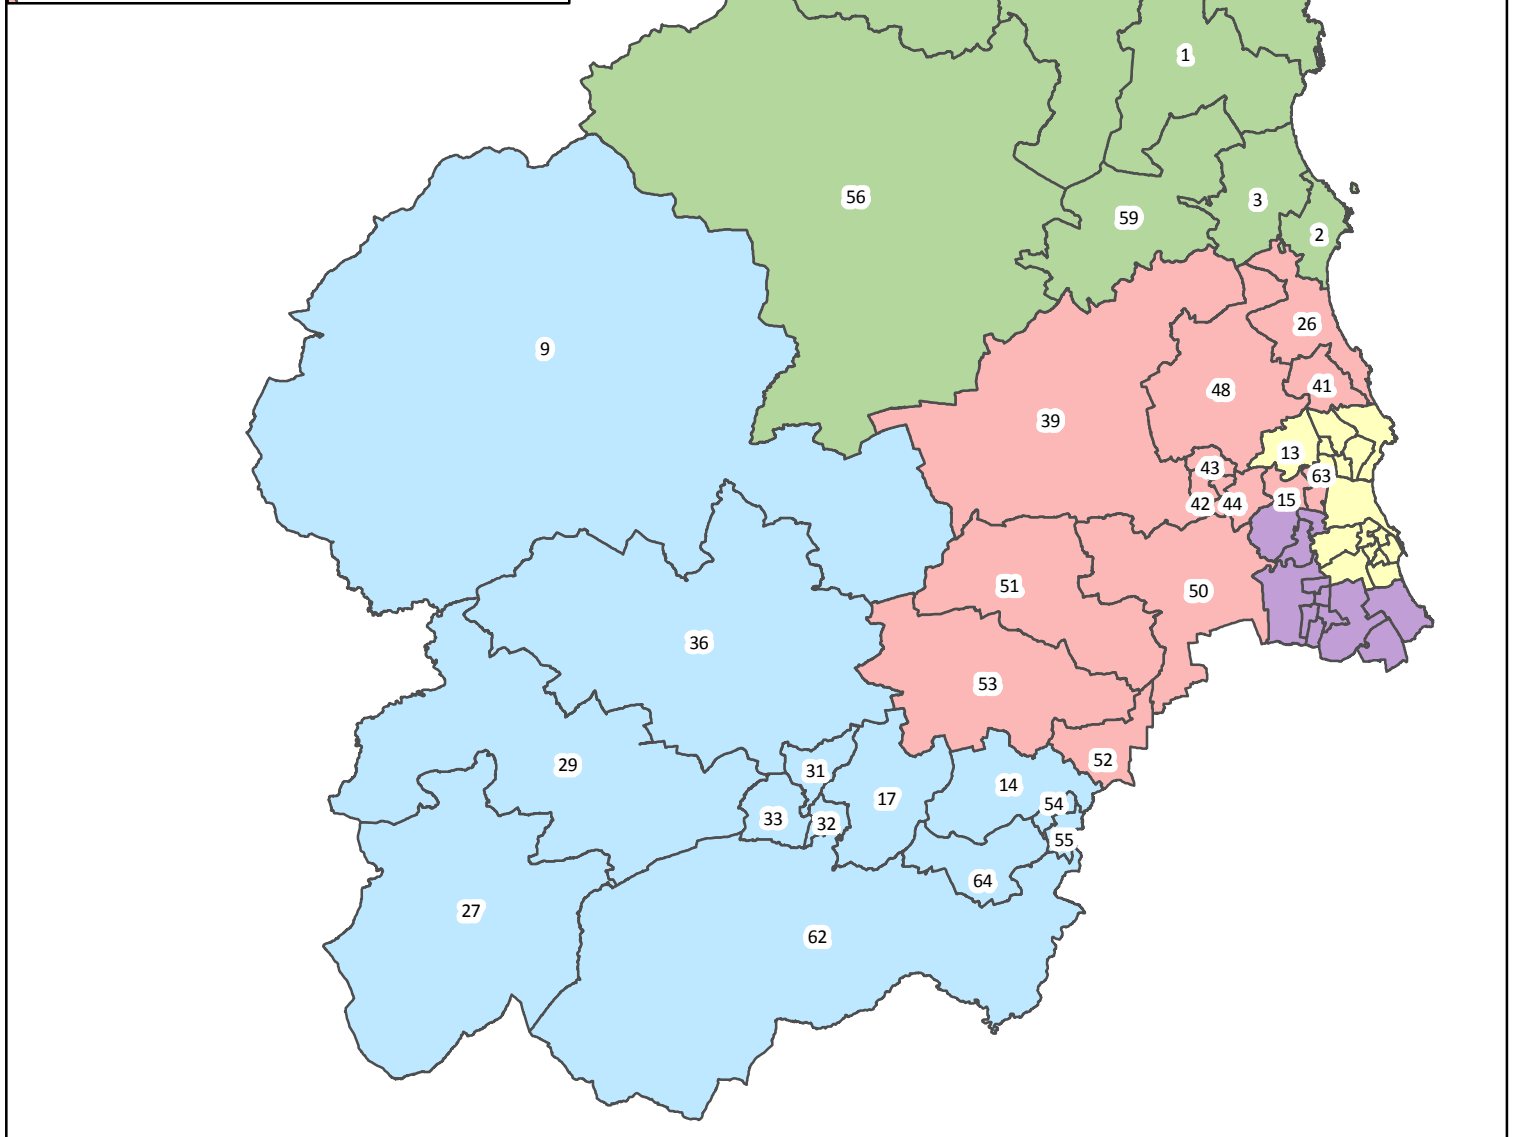

# Local Area Councils

Local Area Council	Population (2015)
Ashington and Blyth	75,963
Castle Morpeth	61,073
Cramlington and Bedlington	59,093
North Northumberland	59,523
Tynedale	59,611
<b>Northumberland</b>	<b>315,263</b>

**Local Area Councils**  Ashington and Blyth  Cramlington, Bedlington and Seaton Valley  Castle Morpeth  North Northumberland  Tynedale